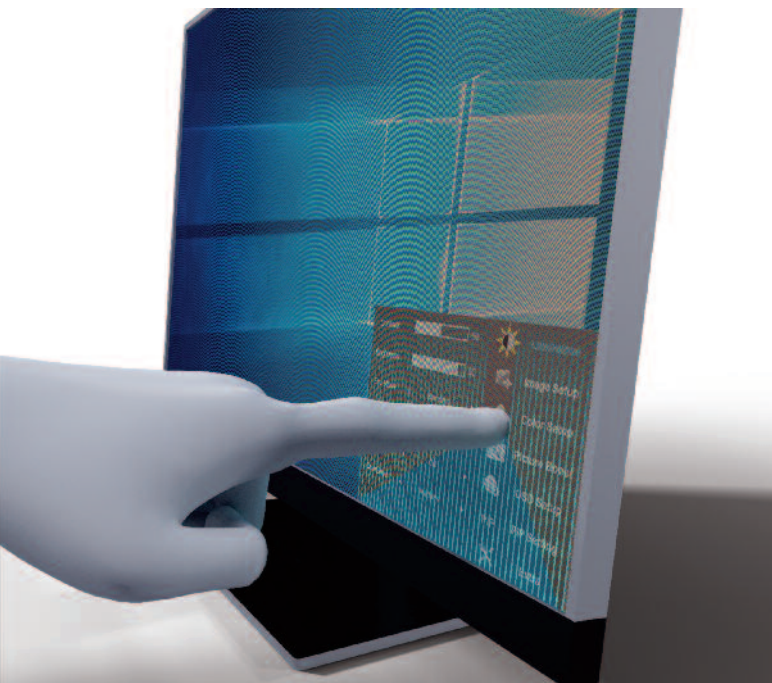

Neonode® zForce Selective Area Touch Solutions provide the ultimate in Airport Touchscreen Interaction

Neonode Selective Area Touch (SAT) solution is used to activate the menu system on two 55" Samsung displays in a Sandvik demo at Arlanda Terminal 5.

Travelers from all over the world can interact with the robotic demonstration and learn more about Sandvik and their leading innovation capability using Neonode's zForce Technology.

Don't settle for ordinary touch controls or display panels when you can design in a reliable, rugged and economical zForce into your next product today!

Over 66 million consumer products and 4 million cars have used zForce.

Contact your regional Neonode Sales Representative to design zForce optical Sensors into your next application.